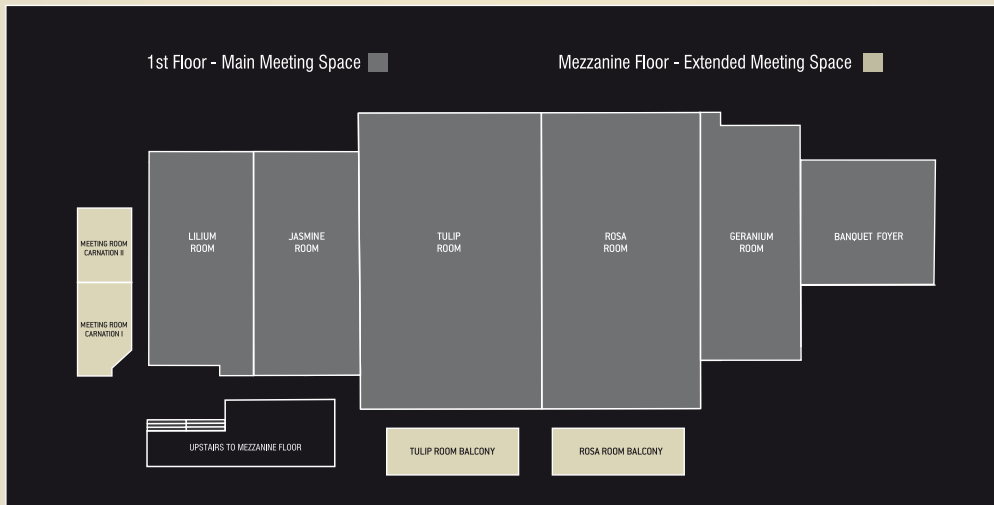

★★★★★

**CLUB HOTEL CASINO LOUTRAKI**  
CONFERENCE RESORT & CASINO

	DIMENSIONS	M <sub>2</sub>	CEILING HEIGHT	THEATRE	SCHOOL	U - SHAPE	BANQUET	COCKTAIL
CONVENTION/MULTIPURPOSE HALL Rooms 1+2+3+4+5		900	2.50 - 4.30m	900	450		550	900
1) GERANIUM ROOM	7.50m X 13.50m	101	4.30m	80	50	35	70	150
2) ROSA ROOM	12.00m X 21.00m	252	5.30m	220	110	60	200	380
3) TULIP ROOM	12.50m X 21.00m	262.50	5.30m	260	120	60	220	400
4) JASMINE ROOM	16.00m X 8.50m	136	4.30m	100	60	35	80	160
5) LILIUM ROOM	16.00m X 6.60m	105.60	2.50m	80	50	20	70	130
MEZZANINE FLOOR								
CARNATION ROOM I	6.80m X 4.00m	27	2.30m	25		15		30
CARNATION ROOM II	7.30m X 4.00m	29	2.30m	20		15		25
ROSA BALCONY	9.00m X 4.00m	36	2.25m	25				
TULIP BALCONY	11.00m X 4.00m	44	2.25m	30				
OTHER OUTLETS								
SWIMMING POOL AREA							550	900
OCEANOS RESTAURANT OCEANOS TERRACE							80 250	120 350
DEEP BLUE RESTAURANT DEEP BLUE RESTAURANT & DEEP BLUE DECK							120 200	350
AQUARIUS RESTAURANT								120